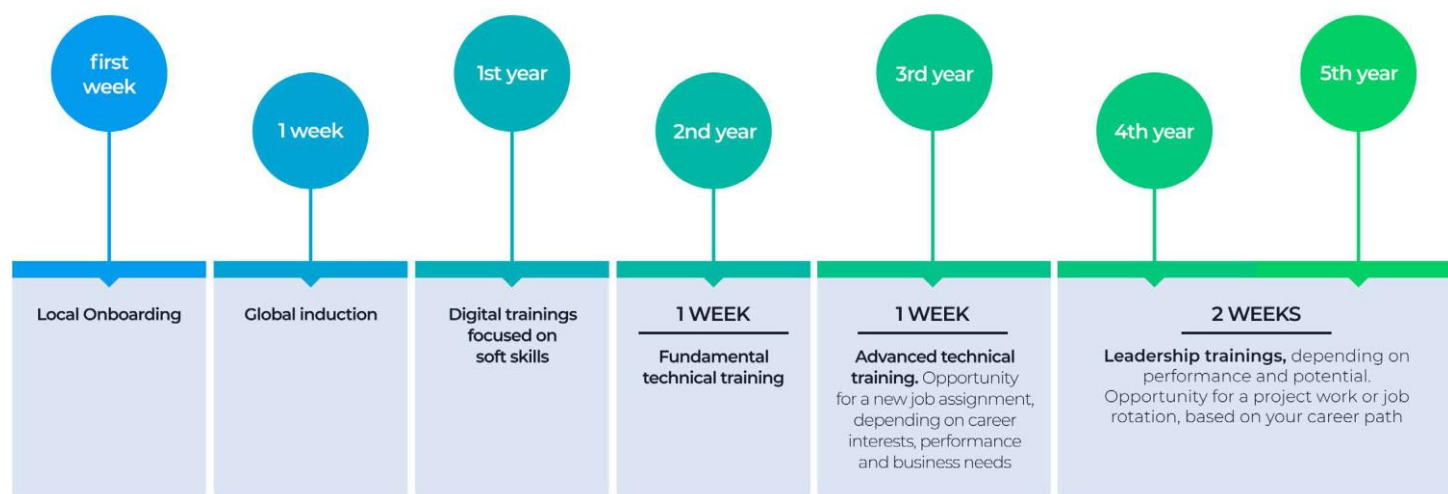

STEM IT PROGRAM

So, you like science and technology?

JOIN OUR STEM IT PROGRAM

MAKE YOUR MARK

Develop your career in STEM

Prysmian is the world leader in the energy and telecom cable systems industry.

OUR GROUP

50+ Countries **26** R&D centers
108 plants **+30.000** employees

OUR VALUES

DRIVE TRUST SIMPLICITY

OUR SELL IT PROGRAM

YOUR DEVELOPMENT OPPORTUNITIES

- Opportunity to contribute to your **local organization's results**
- **Training** of Prysmian Academy
- **Buddy Program** during your first year
- **Career development** opportunities and **Mentorship** programs, based on performance

JOIN OUR GLOBAL NETWORK OF WOMEN IN STEM

We've started our diversity and inclusion efforts a while ago with our "Side by Side" initiative; we believed then and we strongly advocate every day that **people create companies** and its own values and stories. Being a more supportive and inclusive company also means becoming a better and more performing one. This is our

everyday mission for a long-term plan. As a company we have defined targets to achieve by 2030 in the area of social sustainability. One of our goals is to hire and develop +500 women in a fully dedicated STEM program by 2030 and inspire the new generation of women to pursue a career in technical and scientific roles.