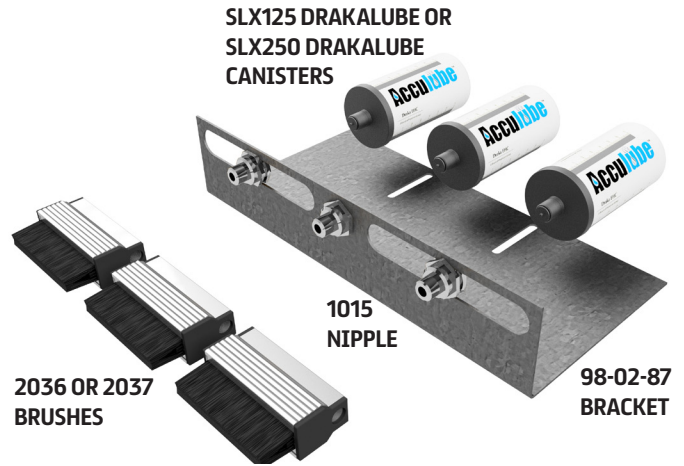

Acculube™ Replacement Parts

ACCULUBE REPLACEMENT PARTS

Part Number	Description
SLX125 DRAKALUBE	125mL replacement cartridge, filled with DrakaLube
SLX250 DRAKALUBE	250mL replacement cartridge, filled with DrakaLube
2036	One (1) 70 mm brush for Acculube 200
2037	One (1) 100 mm brush for Acculube 300
98-02-87	One (1) galvanized steel mounting bracket
1015	One (1) cartridge attachment nipple

To order Draka Acculube™ replacement parts including cartridges, contact our Customer Care department in your region:

CONTACT INFORMATION

Americas

North America (Rocky Mount, NC, USA) T 1-877-372-5237
F 1-252-972-6001

South America (São Paulo, Brazil) T +55 15-3238-6900
F +55 15-3238-6901

Asia Pacific

Australia T +86 512-8896-5066
F +86 512-6615-8750

China / Mainland

Haixun Draka Elevator Products T +86 513-8896-3385
F +86 513-8891-5005

Suzhou Draka Cable Co. Ltd. T +86 512-8896-5066
F +86 512-6615-8750

Zhongyao Draka Elevator Products T +86 513-8889-8966
F +86 513-8883-1084

China / Hong Kong (Indonesia/ South Korea/ Malaysia/ Singapore/Taiwan/ Thailand/ Vietnam)

Hong Kong (Kwai Chung) T +852-2410-9229
F +852-2410-9789

Japan T +81 33-837-1321
F +81 33-837-1028

Europe

South and West (Milan, Italy) T +39 0331 579915
F +39 0266 132496

Central and Eastern (Velke Mezirici, CZ) T +420 566 501 501
F +420 566 521 362

Draka EHC

A Brand of Prysmian Group

Draka EHC
2151 N. Church Street | Rocky Mount, NC 27804
+1-877-DRAKA EP (877-372-5237)
www.DrakaEHC.com | www.prysmiangroup.com